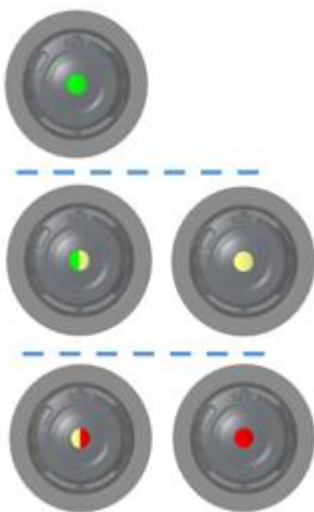

INTEX®

Cartridge gauge

The new C1000 and C1500 filter cartridge models feature a cartridge wear gauge.

Green

• the cartridge is clean, change is not required

Yellow

• the cartridge requires cleaning

Red

• the cartridge is heavily soiled and requires cleaning or replacement